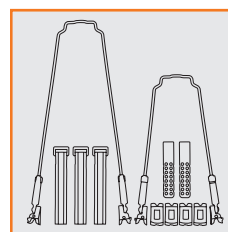

SHOP-NR. 11675
Klettband Set (2 Stck.)
Velcro strap set (2 pcs.)
250 mm / 20 mm

SHOP-NR. 10160
ITEM NO. 3462
Rahmenschutzfolie
selbstklebend
Paintwork protection film

SHOP-NR. 11690
Ersatzstreben
Spare stays
VELOFLEX 65

SHOP-NR. 11677
Spanngummi Set (2 Stck.)
Tension rubber set (2 pcs.)

SHOP-NR. 11678
Brücke inkl. Winkel
Bridge incl. bracket
VELOFLEX