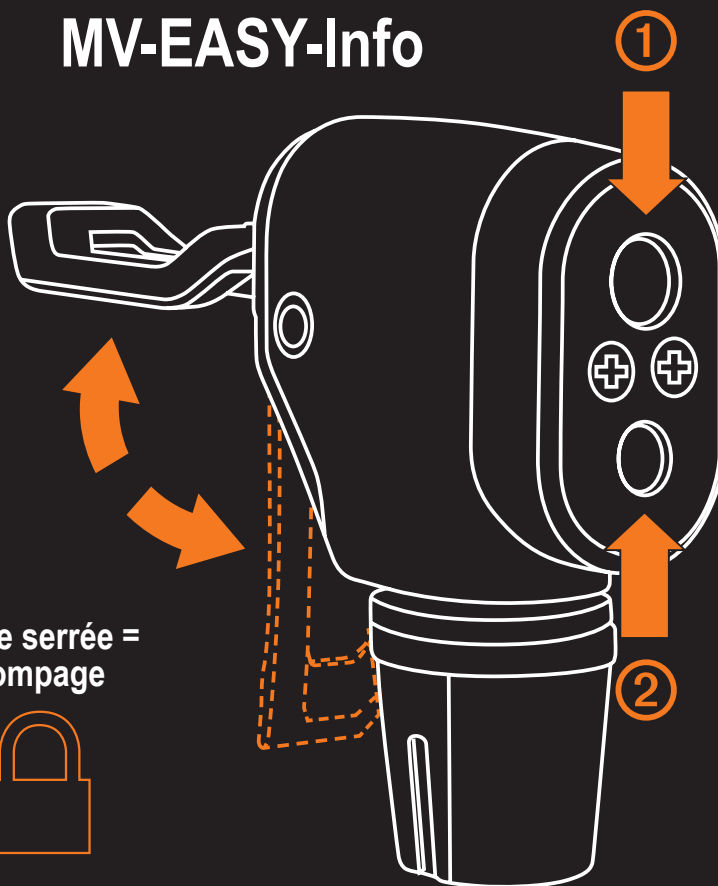

## MV-EASY-Info

Ouvert = valve non serrée

Valve serrée = pompage

①

AUTO  
SCHRADER

②

SCLAVERAND  
PRESTA

+