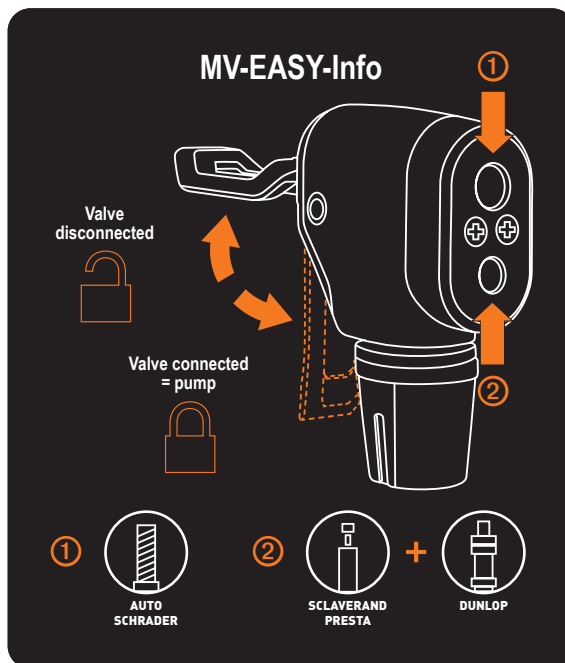

Ergonomic handle

Steel barrel

Valve head

Precision pressure gauge

Plastic base

MAX
10
BAR

MAX
144
PSI

PRO
COMFORT
ECO