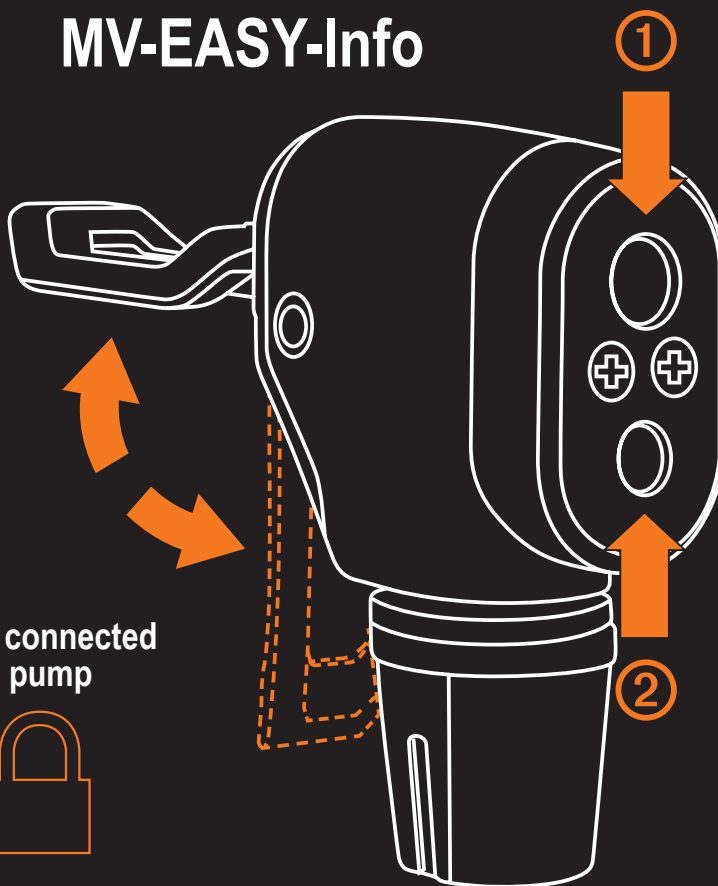

MV-EASY-Info

Valve disconnected

Valve connected = pump

①

AUTO SCHRADER

②

SCLAVERAND PRESTA

+