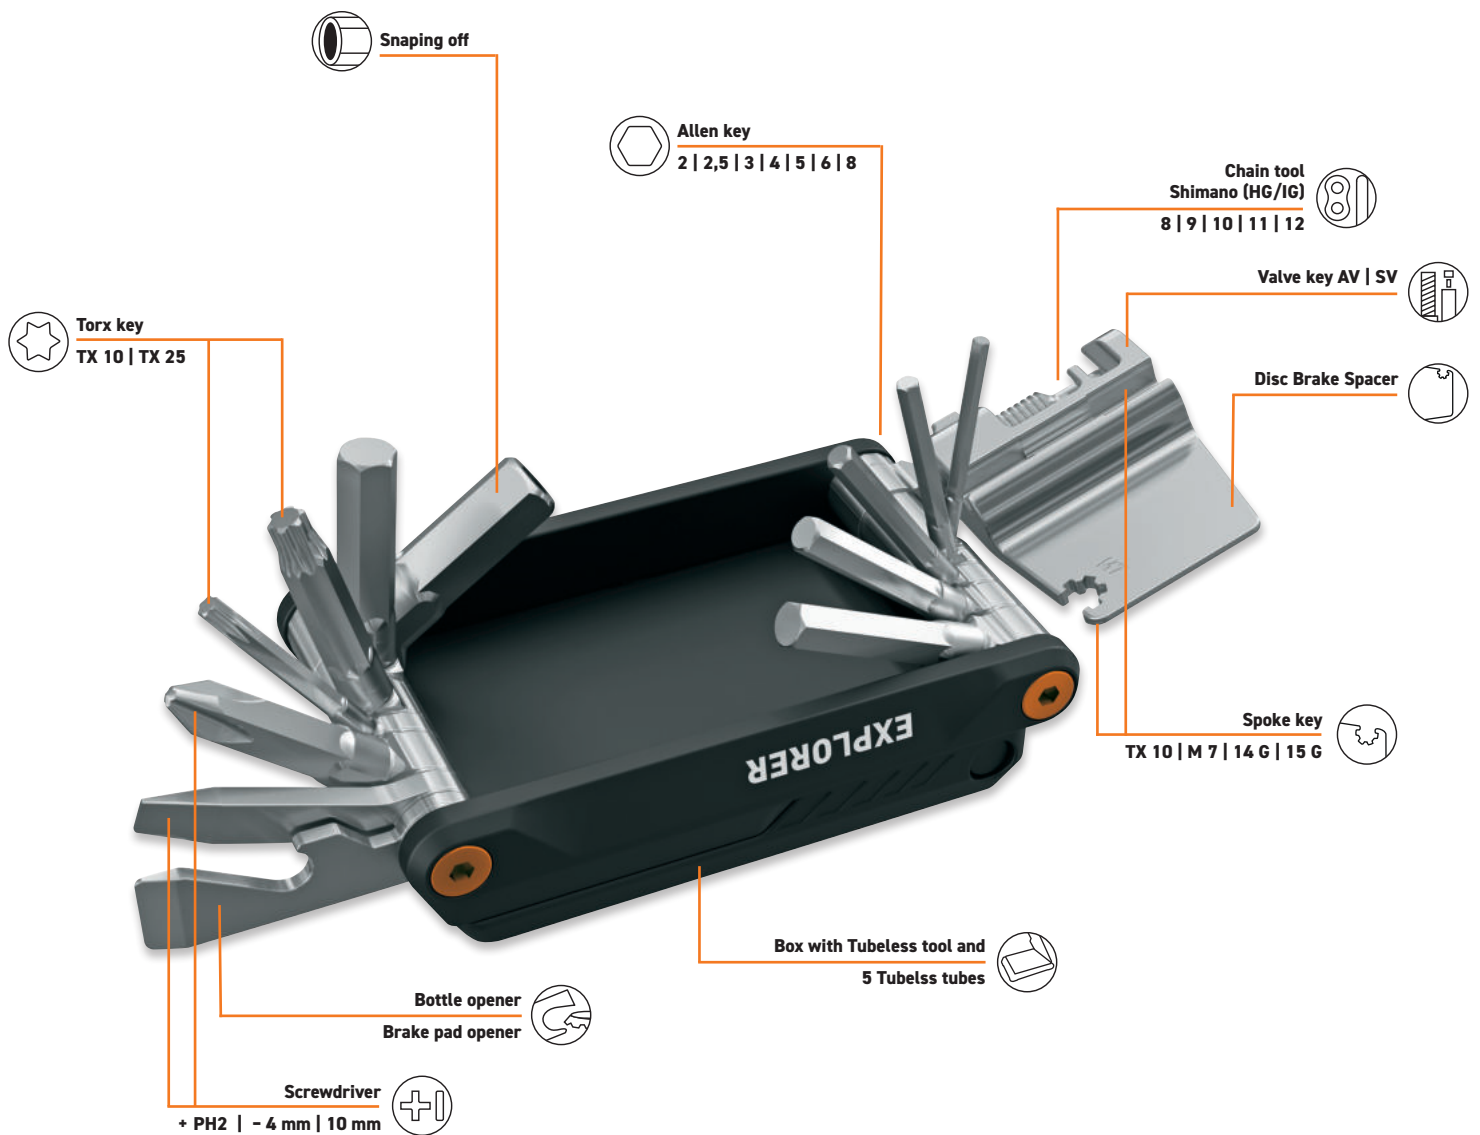

# 23

## Functions

### EN . EXPLORER PRO

A puncture kit and tool in one. Whether you are adjusting your bike or have a flat tyre, the EXPLORER PRO mini tool is a true saviour in your hour of need. In addition to 23 useful functions, it also has a removable storage box with a tubeless repair kit. The sturdy plastic box can be easily removed from the multi tool.