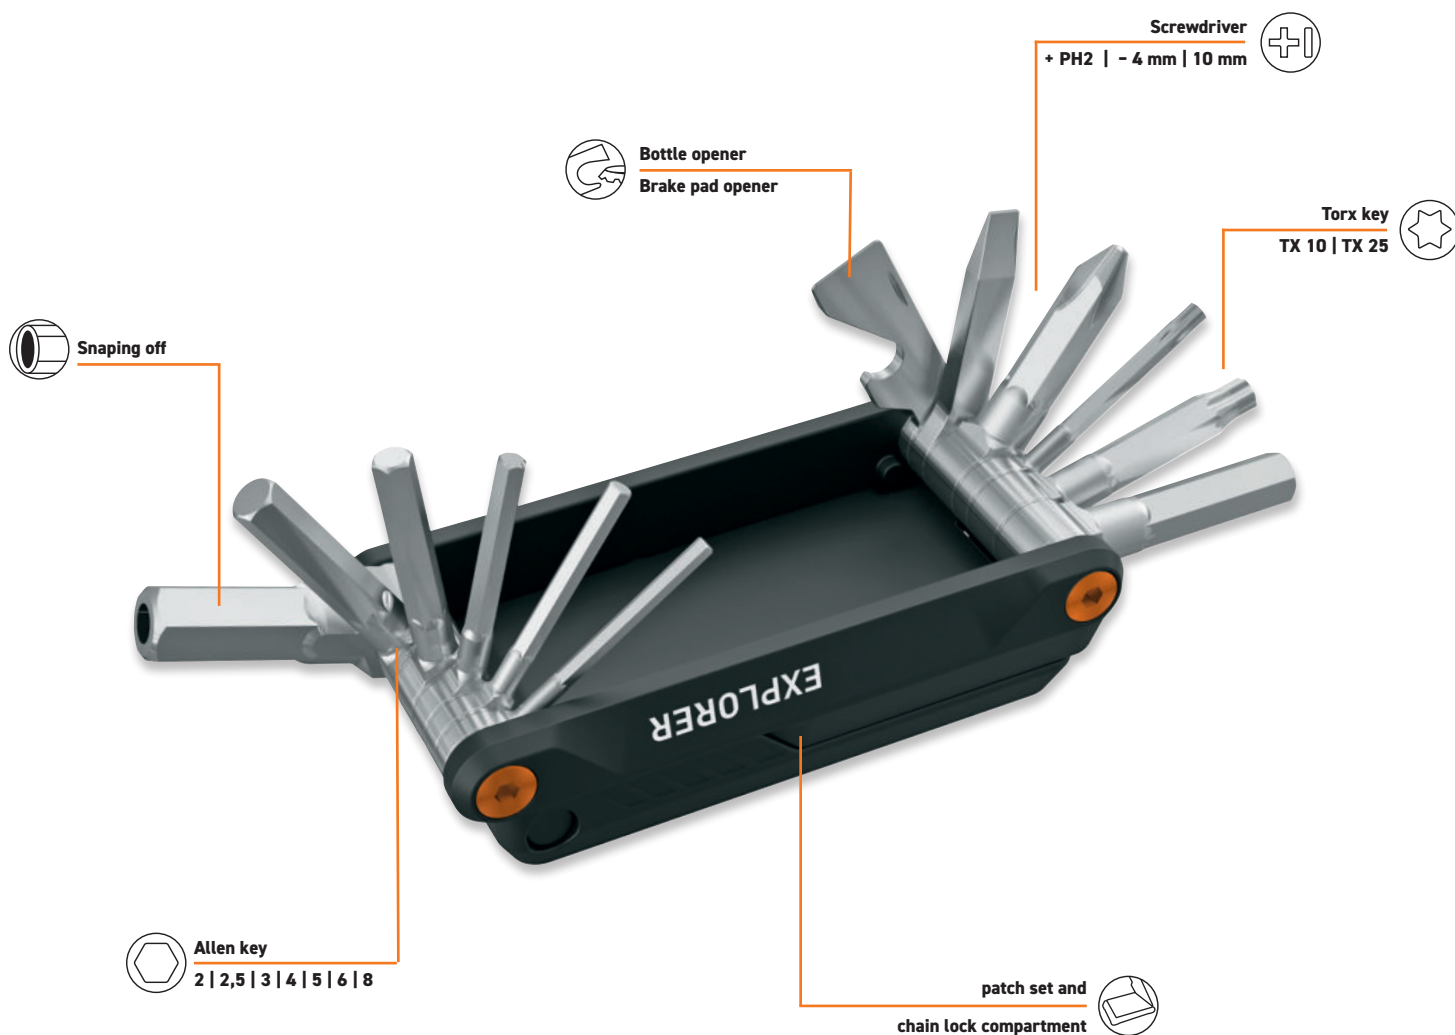

16

Functions

EN . EXPLORER COMFORT

A puncture kit and tool in one. Whether you are adjusting your bike or have a flat tyre, the EXPLORER COMFORT mini tool is a true saviour in your hour of need. In addition to 16 useful functions, it also has a removable storage box with adhesive-free patches and sandpaper. The sturdy plastic box with an integrated chain lock compartment is easy to slide off the multi tool.