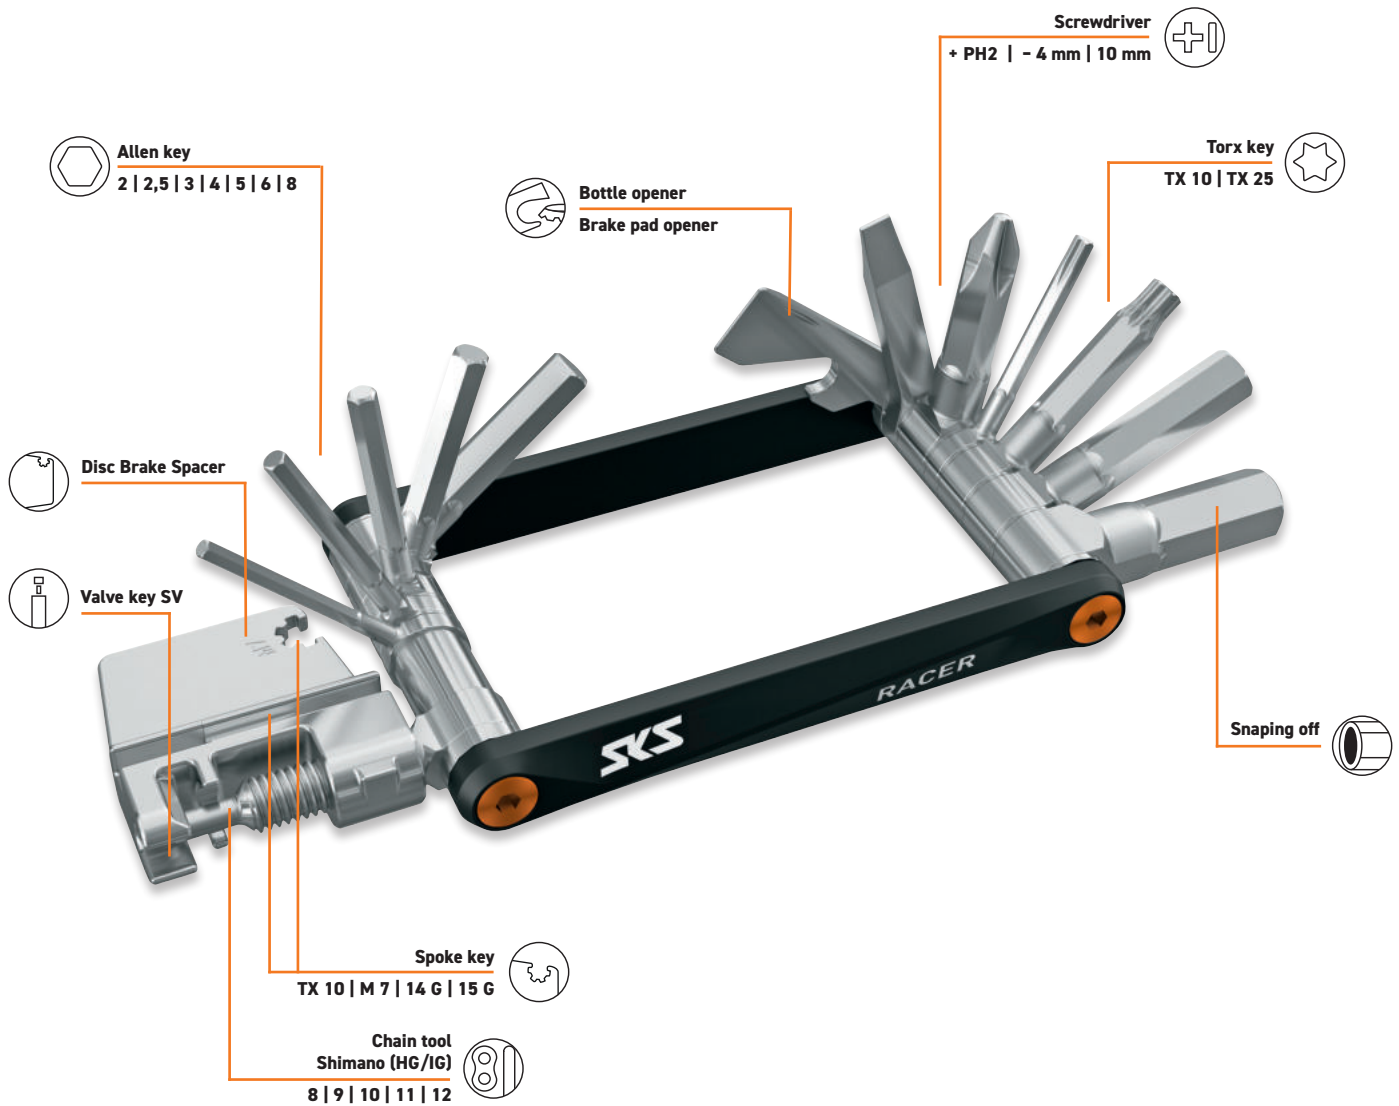

21

Functions

EN . RACER PRO

A stylish first responder to ensure a positive feeling whilst on the go: The RACER PRO mini tool is not only good for screwing jobs, but also offers the best performance in confined spaces. With its minimalist design, the multi tool is a perfect touring companion that easily fits into any saddle bag and jersey pocket. It is made of high-quality chrome vanadium steel and scores highly with its robust workmanship.