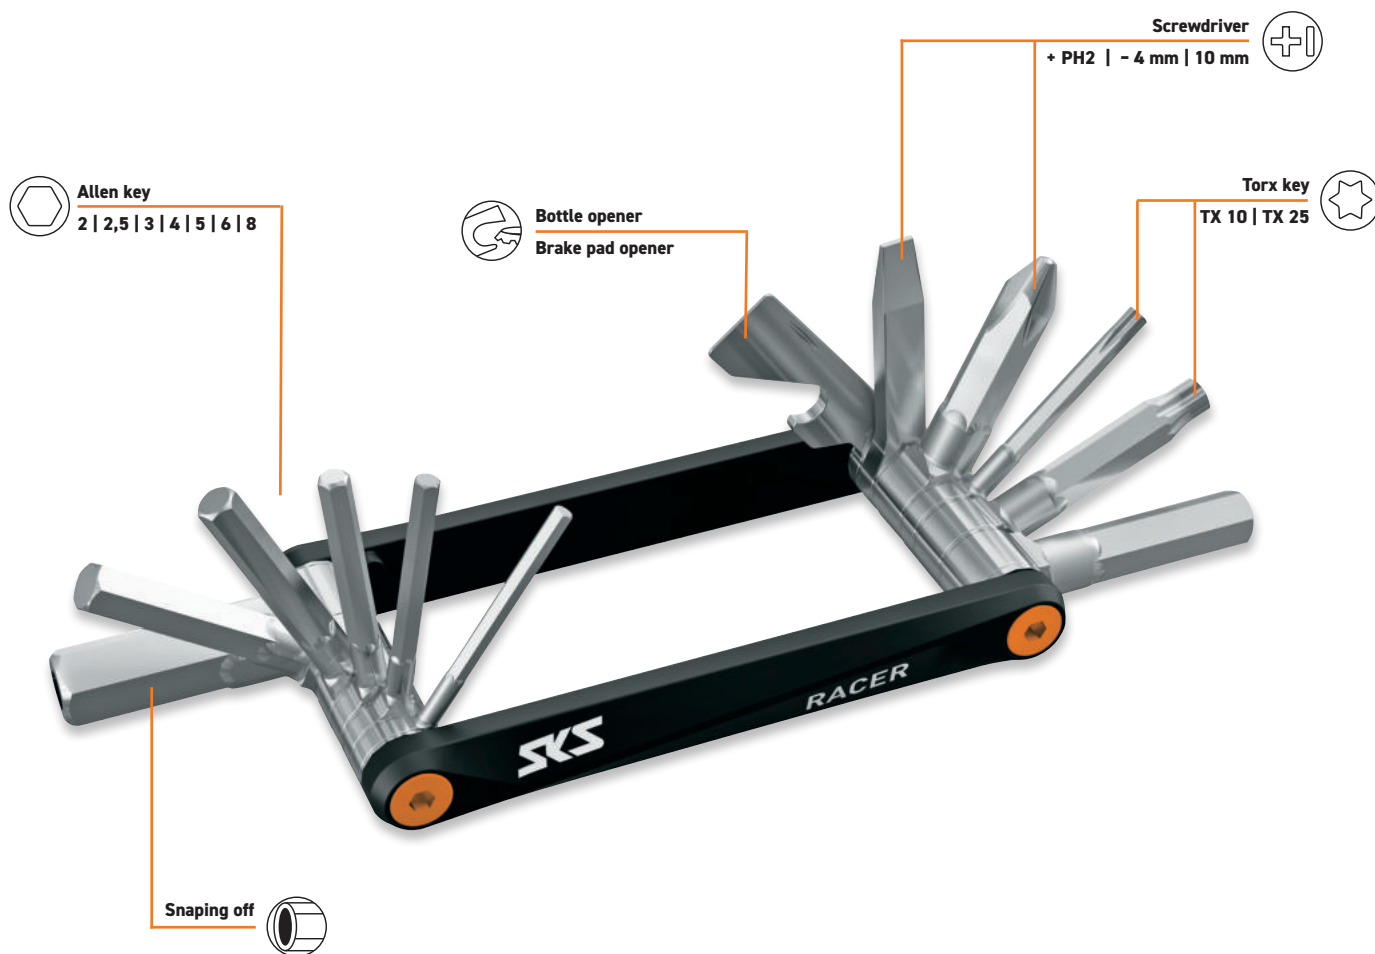

15

Functions

EN . RACER COMFORT

A stylish first responder to ensure a positive feeling whilst on the go: The RACER COMFORT mini tool is not only good for screwing jobs, but also offers the best performance in confined spaces. With its minimalist design, the multi tool is a perfect touring companion that easily fits into any saddle bag and jersey pocket. It is made of high-quality chrome vanadium steel and scores highly with its robust workmanship.