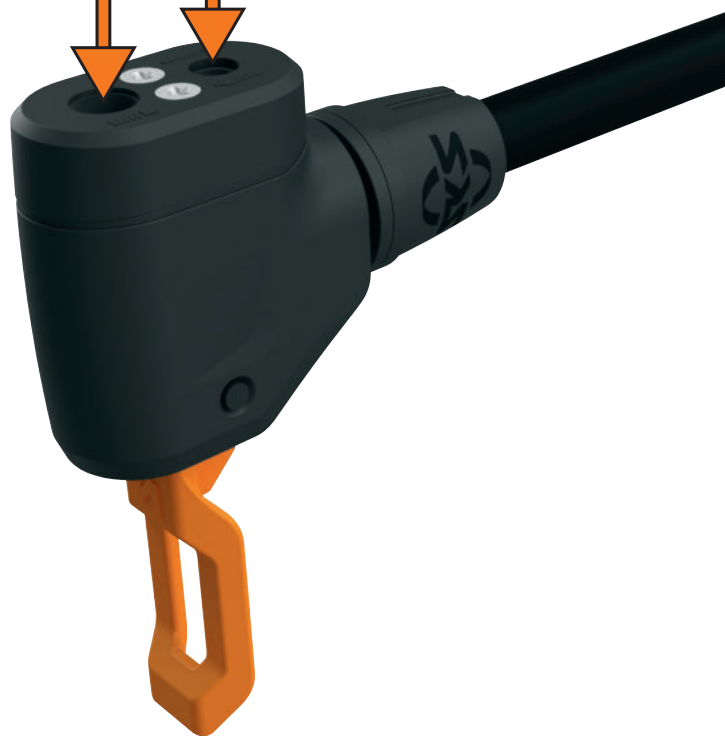

MAX  
**16**  
BAR

MAX  
**232**  
PSI

AUTO  
SCHRADER

SCLAVERAND  
PRESTA

DUNLOP

**MV EASY**

LEICHTER  
DICHTUNGS-  
WECHSEL!

EASY SEALING  
CHANGE

## EN. RENNKOMPRESSOR NXT DIGI

Professional floor pump with extra long high pressure hose, 120 cm. Cast-iron foot and solid steel tube. Fold up feet for space-saving transport. Digital precision gauge.