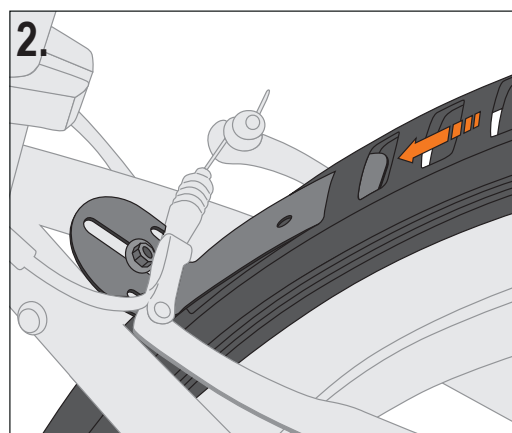

Rear

The ESC-system prevents locking of the front wheel when a foreign body should be caught between tyre and mudguard. The stays release in such a case automatically. These can be pressed in again afterwards.