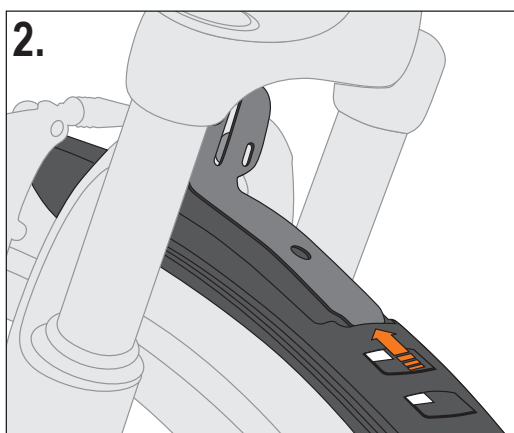

Front

Rear

The ESC-system prevents locking of the front wheel when a foreign body should be caught between tyre and mudguard. The stays release in such a case automatically. These can be pressed in again afterwards.

**EN. VELO 65 MOUNTAIN SET**

Easy to mount 26"-27.5" mudguard set for front and rear. Snap-in stainless for extra secure mounting. Suitable for frame tubes of 25-35 mm diameter.