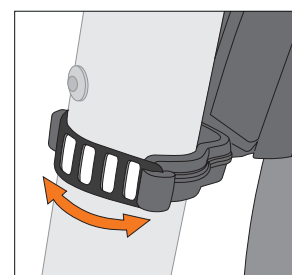

Front

Rear

The ESC-system prevents locking of the front wheel when a foreign body should be caught between tyre and mudguard. The stays release in such a case automatically. These can be pressed in again afterwards.

**EN. VELO 65 MOUNTAIN SET**

Easy to mount 26"-27.5" mudguard set for front and rear. Snap-in stainless for extra secure mounting. Suitable for frame tubes of 25-35 mm diameter.