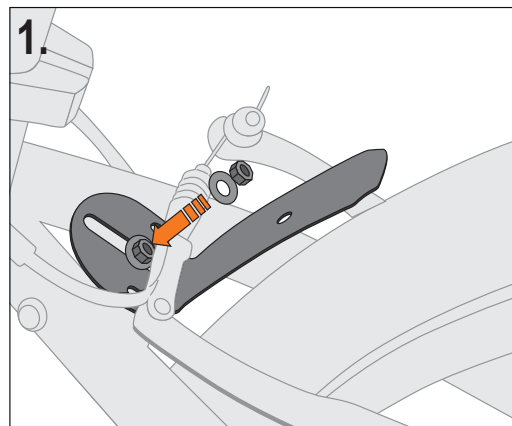

Front

Rear

The ESC-system prevents locking of the front wheel when a foreign body should be caught between tyre and mudguard. The stays release in such a case automatically. These can be pressed in again afterwards.

**EN. VELO 65 MOUNTAIN SET**

Easy to mount 26"-27.5" mudguard set for front and rear. Snap-in stainless for extra secure mounting. Suitable for frame tubes of 25-35 mm diameter.