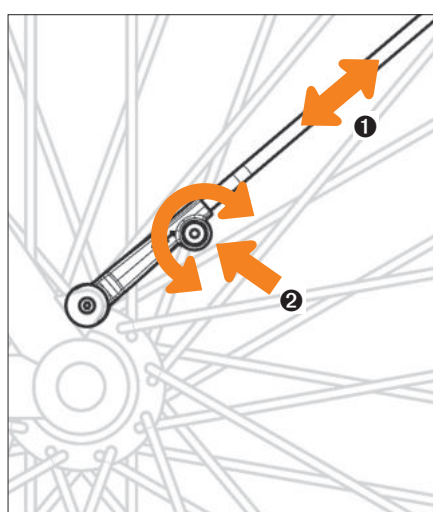

3. Length-Adjustment