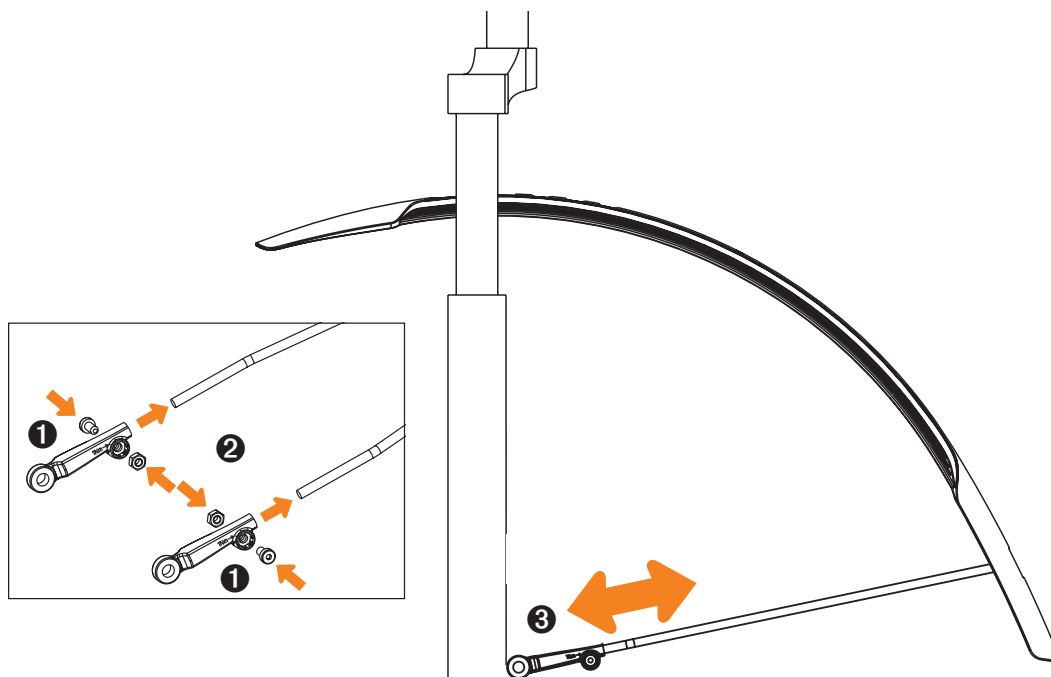

Assembling front wheel