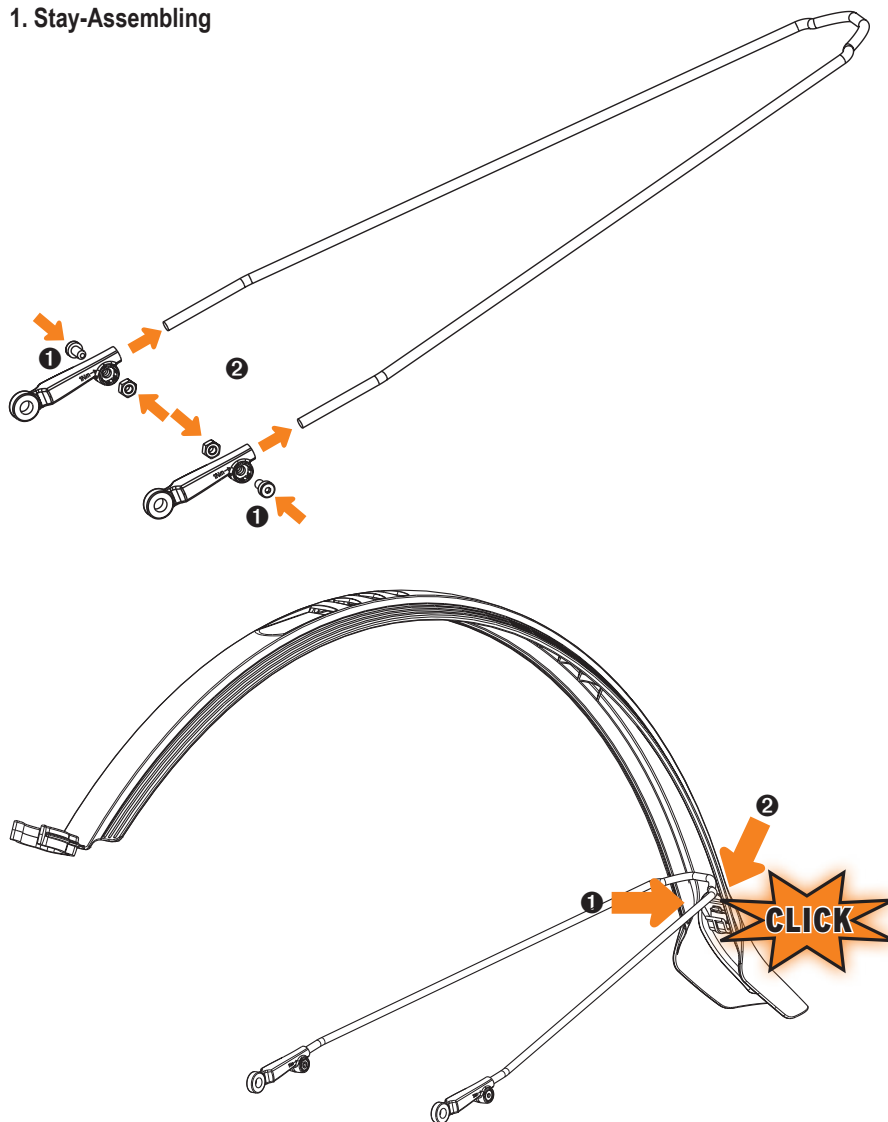

1. Stay-Assembling