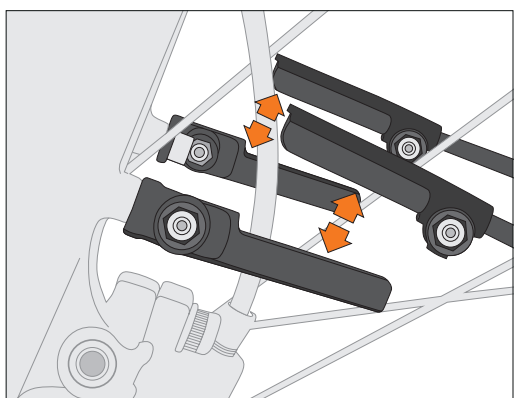

Front

Rear

The ESC-system prevents locking of the front wheel when a foreign body should be caught between tyre and mudguard. The stays release in such a case automatically. These can be pressed in again afterwards.

**EN. VELO 65 MOUNTAIN SET**

Easy to mount 26"-27.5" mudguard set for front and rear. Snap-in stainless for extra secure mounting. Suitable for frame tubes of 25-35 mm diameter.