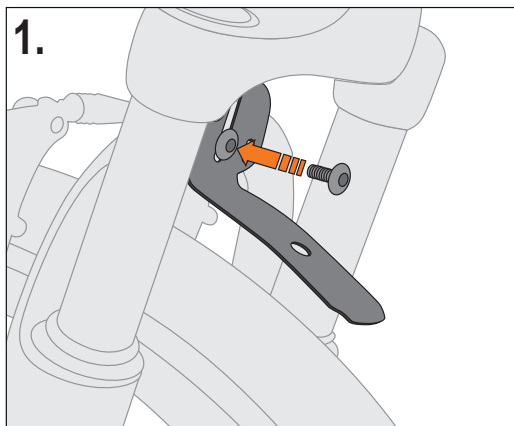

Front

Rear

The ESC-system prevents locking of the front wheel when a foreign body should be caught between tyre and mudguard. The stays release in such a case automatically. These can be pressed in again afterwards.

**EN. VELO 65 MOUNTAIN SET**

Easy to mount 26"-27.5" mudguard set for front and rear. Snap-in stainless for extra secure mounting. Suitable for frame tubes of 25-35 mm diameter.