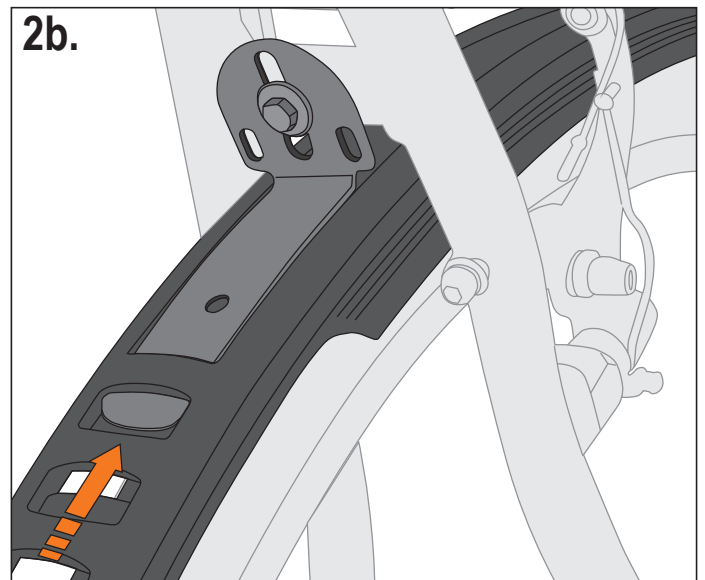

OR

**EN. VELO 65 MOUNTAIN REAR 29 ZOLL**

Easy to mount 29" mudguard set for rear. Snap-in stainless for extra secure mounting. Suitable for frame tubes of 25-35 mm diameter.

### 1. Stay-Assembling

### 3. Length-Adjustment