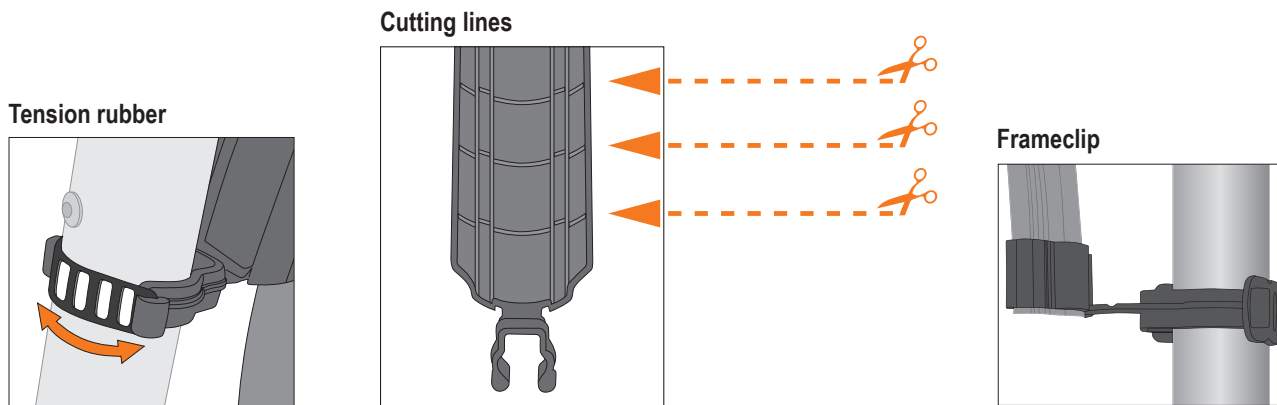

OR

**EN. VELO 65 MOUNTAIN REAR 29 ZOLL**

Easy to mount 29" mudguard set for rear. Snap-in stainless for extra secure mounting. Suitable for frame tubes of 25-35 mm diameter.

### 1. Stay-Assembling

### 3. Length-Adjustment