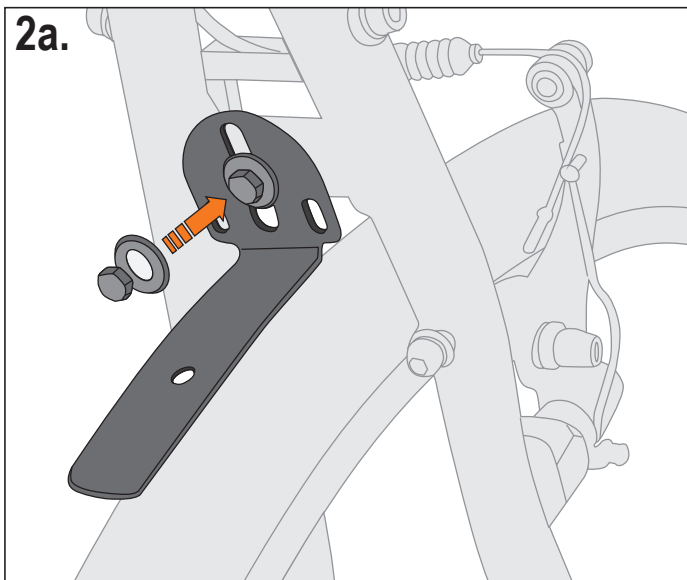

OR

**EN. VELO 65 MOUNTAIN REAR 29 ZOLL**

Easy to mount 29" mudguard set for rear. Snap-in stainless for extra secure mounting. Suitable for frame tubes of 25-35 mm diameter.

### 1. Stay-Assembling

### 3. Length-Adjustment