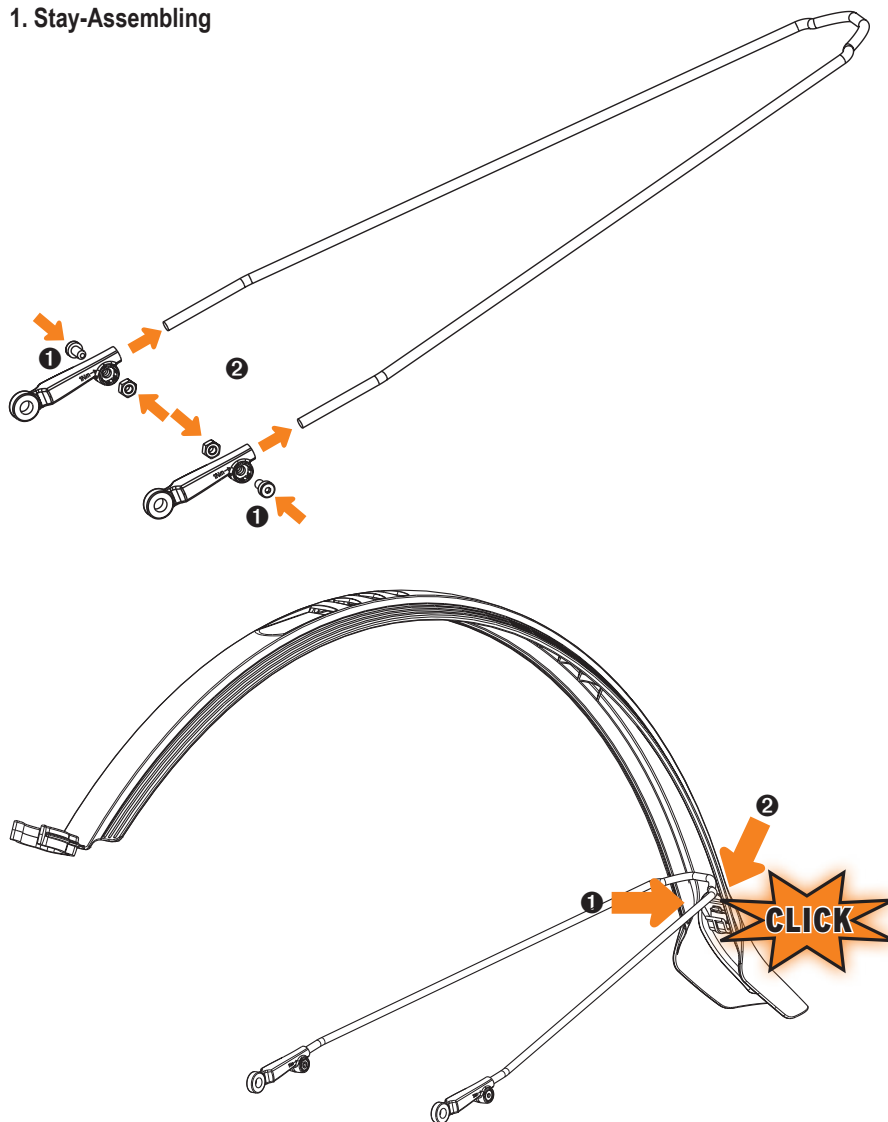

OR

**EN. VELO 65 MOUNTAIN REAR 29 ZOLL**

Easy to mount 29" mudguard set for rear. Snap-in stainless for extra secure mounting. Suitable for frame tubes of 25-35 mm diameter.

### 1. Stay-Assembling

### 2. Frame-Assembling

### 3. Length-Adjustment