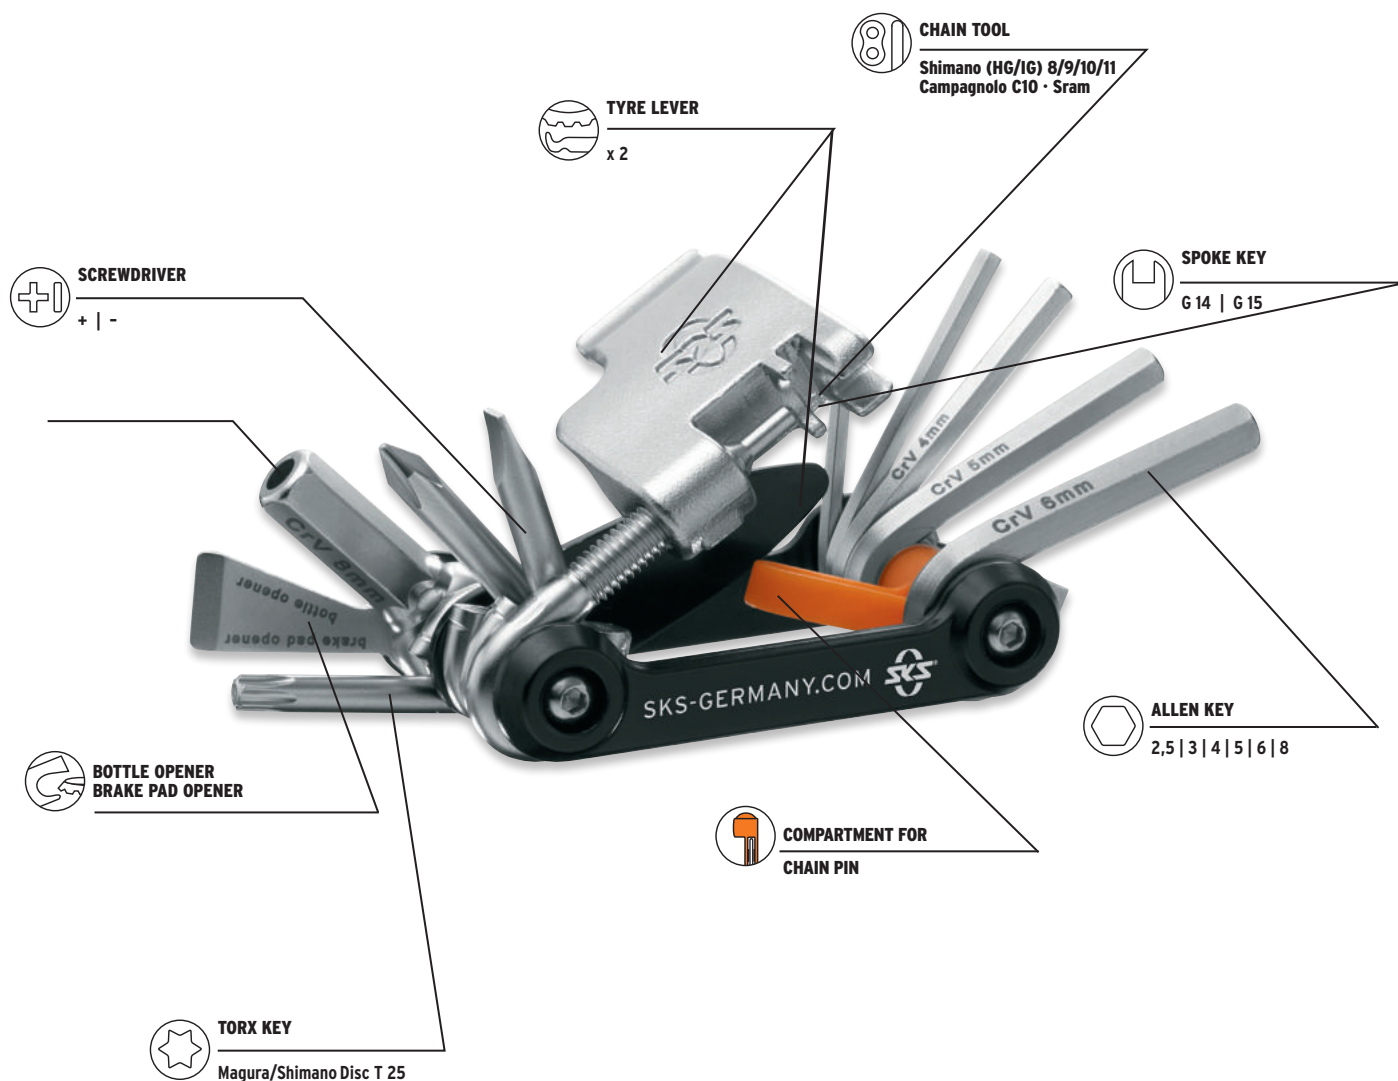

18

FUNCTIONS

EN. TOM 18

The TOM 18 multi-purpose tool is a little helper in time of need. The well-designed, compact mini tool made of stainless chrome vanadium tool steel combines the most important tool functions so that minor repairs can be carried out on your bike when you are out and about.