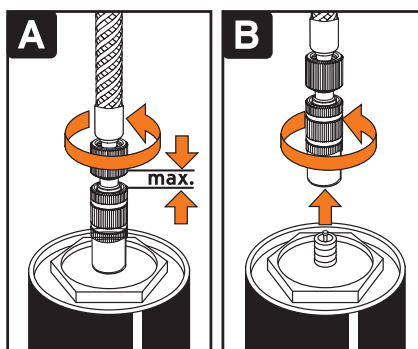

### EN. SAM

Portable suspension pump. High pressure etal flex hose. 2-stage valve connection for schrader avoids pressure loss. Precision gauge.