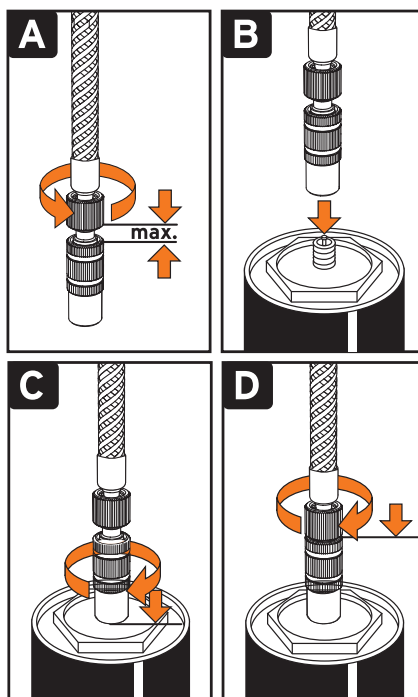

MAX
25
BAR

MAX
360
PSI

AUTO
SCHRADER

Connect