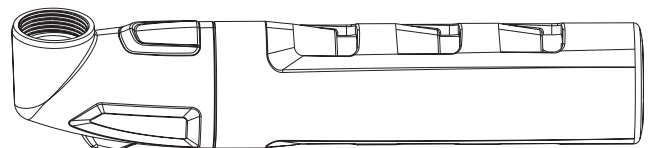

Tyre size:  
Max. pressure:

700 c x 32  
5 bar / 72 psi

700 c x 23  
7,5 bar / 108 psi

26" x 2.25  
2,7 bar / 40 psi  
27,5" x 2.25  
2,0 bar / 29 psi  
29" x 2.25  
1,8 bar / 26 psi

with 16g Kartusche

REVERSIBLE VALVE HEAD

EN. SECURITY ADVICE AND INSTRUCTION MANUAL

Carbondioxide one-way capsule. Gold colour. Fully recyclable. Contents 22 cm<sup>3</sup> pure CO<sub>2</sub> under pressure. Net weight: 16g CO<sub>2</sub>. Gross weight 58g. Keep cool and dry. Keep out of sun and heat. Keep out of reach of children. Never trash full capsules. Tank is under high pressure.