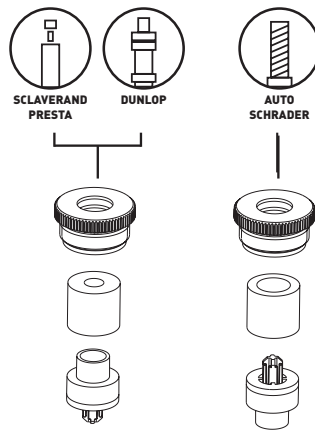

Tyre size:  
Max. pressure:

700 c x 32  
5 bar / 72 psi

700 c x 23  
7,5 bar / 108 psi

26" x 2.25  
2,7 bar / 40 psi  
27,5" x 2.25  
2,0 bar / 29 psi  
29" x 2.25  
1,8 bar / 26 psi

with 16g Kartusche

REVERSIBLE VALVE HEAD

EN. SECURITY ADVICE AND INSTRUCTION MANUAL

Carbondioxide one-way capsule. Gold colour. Fully recyclable. Contents 22 cm<sup>3</sup> pure CO<sub>2</sub> under pressure. Net weight: 16g CO<sub>2</sub>. Gross weight 58g. Keep cool and dry. Keep out of sun and heat. Keep out of reach of children. Never trash full capsules. Tank is under high pressure.