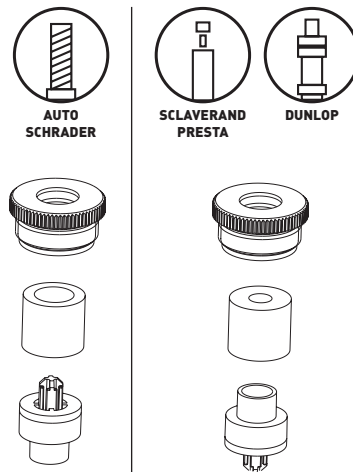

MAX
6
BAR

MAX
87
PSI

SCLAVERAND
PRESTA

DUNLOP

AUTO
SCHRADER

REVERSIBEL

EN. SUPERSHORT

Mini pump with telescopic function and T-grip for large-volume tires. Reversible valve for all valve types. Clamping lever for secure valve connection.