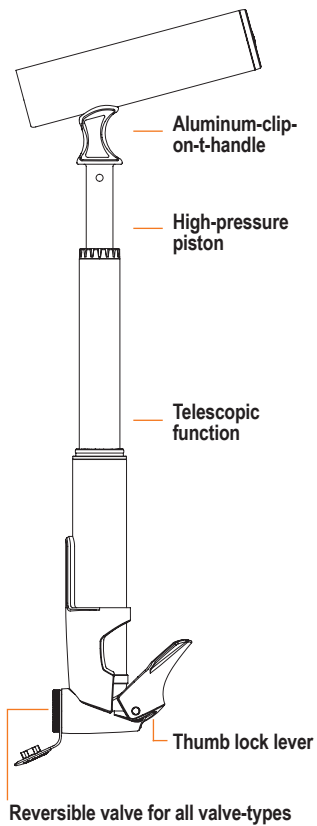

MAX
6
BAR

MAX
87
PSI

SCLAVERAND
PRESTA

DUNLOP

AUTO
SCHRADER

REVERSIBEL

EN. SUPERSHORT

Mini pump with telescopic function and T-grip for large-volume tires. Reversible valve for all valve types. Clamping lever for secure valve connection.