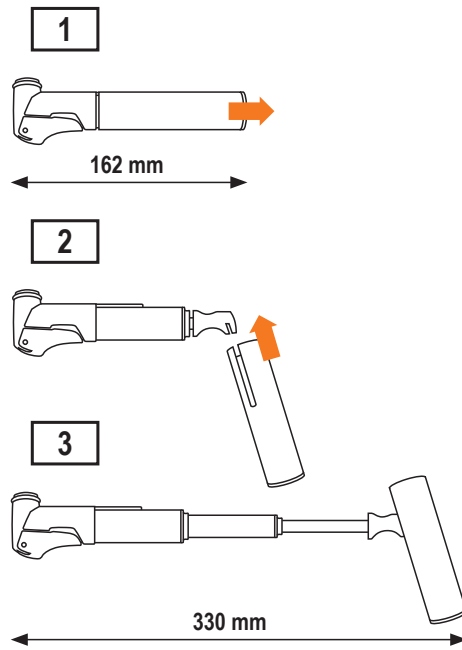

MAX
6
BAR

MAX
87
PSI

SCLAVERAND
PRESTA

DUNLOP

AUTO
SCHRADER

REVERSIBEL

EN. SUPERSHORT

Mini pump with telescopic function and T-grip for large-volume tires. Reversible valve for all valve types. Clamping lever for secure valve connection.