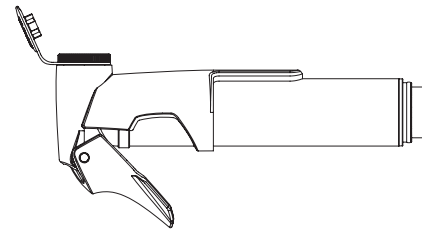

MAX
6
BAR

MAX
87
PSI

SCLAVERAND
PRESTA

DUNLOP

AUTO
SCHRADER

REVERSIBEL

EN. SUPERSHORT

Mini pump with telescopic function and T-grip for large-volume tires. Reversible valve for all valve types. Clamping lever for secure valve connection.