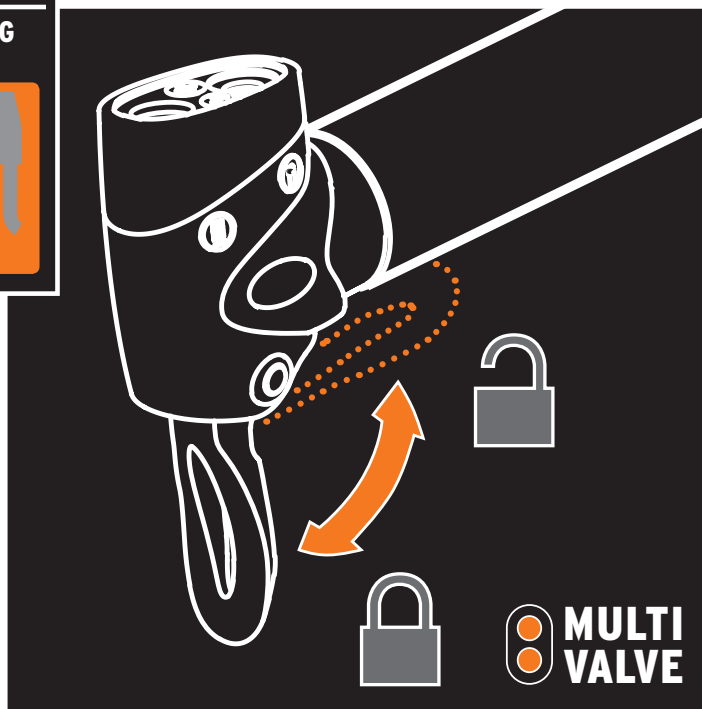

Dunlop

Auto  
Schrader

Sclaverand  
Presta

LEICHTER  
DICHTUNGS-  
WECHSEL!  
EASY SEALING  
CHANGE!

On-demand telescopic function

EN. TWINJEX

High performance pump with switchable telescopic function for large volume or high pressure. MultiValve head for all types of valves.