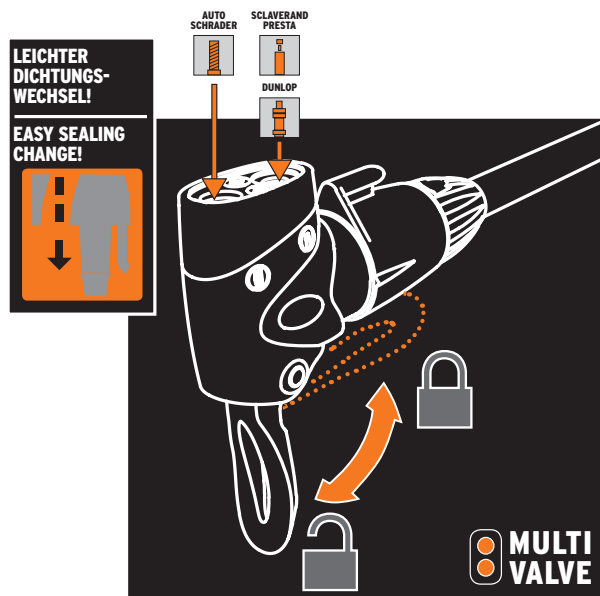

Dunlop

Auto Schrader

Slaverand Presta

EN. AIRWORX PLUS 10.0

Professional floor pump with a precise, oversized, top-mounted gauge. Incl. preset indicator. Pump head is compatible with Presta, Schrader and Dunlop valves. Pressure reduction (pressure bleed function) allows user to set exactly the desired pressure (SV+AV).