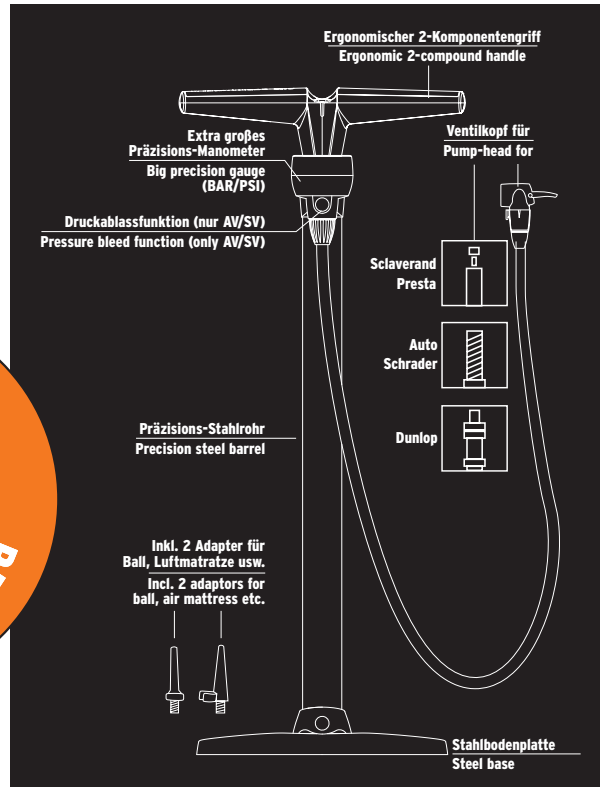

Dunlop

Auto Schrader

Slaverand Presta

EN. AIRWORX PLUS 10.0

Professional floor pump with a precise, oversized, top-mounted gauge. Incl. preset indicator. Pump head is compatible with Presta, Schrader and Dunlop valves. Pressure reduction (pressure bleed function) allows user to set exactly the desired pressure (SV+AV).