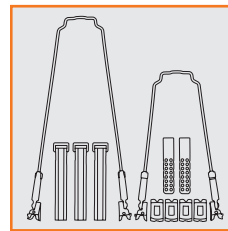

SHOP-NR. 11675
Klettband Set (2 Stck.)
Velcro strap set (2 pcs.)
250 mm / 20 mm

SHOP-NR. 10160
ITEM NO. 3462
Rahmenschutzfolie
selbstklebend
Paintwork protection film

SHOP-NR. 11679
Ersatzstreben
Spare stays
VELOFLEX 55

SHOP-NR. 11677
Spanngummi Set (2 Stck.)
Tension rubber set (2 pcs.)

SHOP-NR. 11678
Brücke inkl. Winkel
Bridge incl. bracket
VELOFLEX